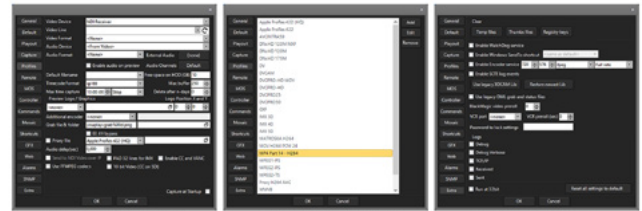

XTRIMMER

CG COMPOSER

// Overview

General

- SDI/NDI/IP 4K/2K/HD/SD Playout and Ingest (Ingest available on YouPlay Server version only);
- Virtually any video and file format compatibility (SD/HD/2K/4K): DV, HDV, DVCPRO, MJPEG, MPEG-2, TS, MPG, VOB, H.264, H.265, AV1, MP4, QuickTime, PRORES, DNxHD, AVI, WMV, ASF, MXF, XDCAM, IMX, GXF, LXF, FLV, MKV, WebM, HuffYUV, VP8, VC3, JPEG2000, DPX and any audio or bitmap file format;
- Up to 16 Audio channels (Dynamic selection of enabled audio channels);
- Automatic Up and Down Scaling and Aspect Ratio adjustment (16/9, 4/3, etc...);
- Mosaic for Video Walls;
- Hardware Compatibility: BMD (SDI), AJA (SDI, SMPTE 2022 & SMPTE 2110), BlueFish (SDI, SMPTE 2022 & SMPTE 2110);
- Key output on SDI with 32 bits Bitmaps sequence, QuickTime Animation and ProRes 4:4:4;
- Timecode RP188-VITC-LTC;
- Crop, field swap, aspect correction mode (Letterbox, no Letterbox, stretch);
- Free CG Composer app for CG template creation;
- Timed CG on playlist with dynamic text metadata;
- Frame accurate single clip loops;
- Slow-motion up to -2x/+2x;
- Play while ingest (on YouPlay Server version only);
- Remote control with BMD Atem, Newtek Tricaster, BMD Hyperdeck Emulation, VDCP mixer, RS422 controller;
- MOS Protocol for Integration with most common Newsroom systems;

Versions

- YouPlay Pro (Playout only)
- YouPlay BRD (Playout only)
- YouPlay Server (Playout and Ingest)

GENERAL SETTINGS

DEFAULT SETTINGS

PLAYOUT SETTINGS

CAPTURE SETTINGS

PROFILES SETTINGS

EXTRA SETTINGS

REMOTE SETTINGS

COMMANDS SETTINGS

MOS SETTINGS

SHORTCUTS SETTINGS

WEB APPLICATION SETTINGS

ALARMS SETTINGS

GRAPHICS SETTINGS

MOSAIC SETTINGS