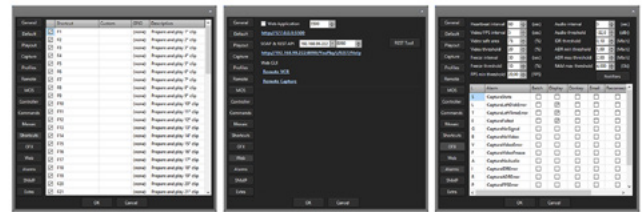

Versions

- YouPlay Pro (Playout only)
- YouPlay BRD (Playout only)
- YouPlay Server (Playout and Ingest)

GENERAL SETTINGS

DEFAULT SETTINGS

PLAYOUT SETTINGS

CAPTURE SETTINGS

PROFILES SETTINGS

EXTRA SETTINGS

REMOTE SETTINGS

COMMANDS SETTINGS

MOS SETTINGS

SHORTCUTS SETTINGS

WEB APPLICATION SETTINGS

ALARMS SETTINGS

GRAPHICS SETTINGS

MOSAIC SETTINGS